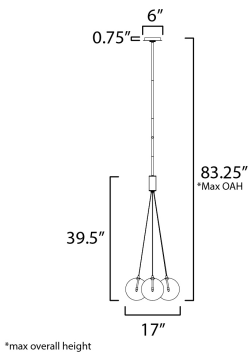

PRODUCT DESCRIPTION

Clusters of glass globes in various sizes and color are suspended from a central point and burst outward. Configurations include a 4-Light, 9-Light, and 12-Light cluster and can be mounted close to the ceiling or included down rods to extend the height. Choose from options of Clear or Frosted glass globe clusters paired with Satin Nickel frames for an airy transitional design or be bold with Mirror Smoked glass or a varied combination of the glass including amber tinted suspended on a Matte Black frame with thin black cables. Small-scaled LED G4 lamps are included with the fixtures and centered in the glass accentuating the scale of the glass.

MEASUREMENTS

DIMENSION : 17" L x 17" W x 39.5" H
 MAX OAH : 83.25" OAH
 CANOPY : 6" W x 0.75" H x 6" L
 HANGING WEIGHT : 5.94 lb

LAMPING

INPUT VOLTAGE : 120V
 LUMENS : 720 Rated (580 Del.)
 BULB : 4 x 1.8W LED G4 , 7W Total
 BULB INCLUDED : (Included)
 DIMMABLE : Y
 CRI : 90 CRI
 COLOR_TEMP : 3000K